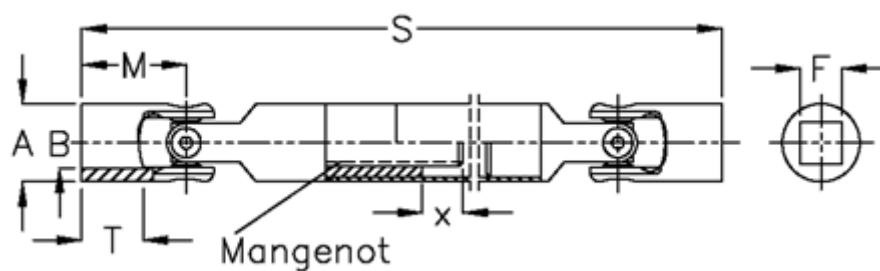

Data Sheet

Article number: 076251043

Description: Slip shaft 0.625.104.003 needle bearing
S=248 X=75 Square 12H9

Measures

A	= 25
F	= 12
Longitudinal ribs	= 6x11x14
M	= 37
MD max N m	= 20
s	= 248
T	= 22
x	= 75